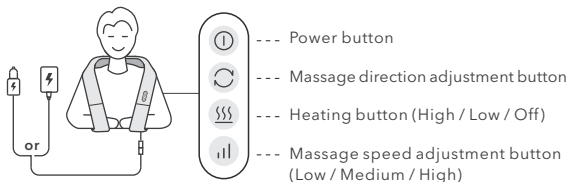

Calf

Product Diagram

Shoulder Massager

User Manual

Wall Adapter

Car Adapter

Product Operation Guide

1. Connect the wall adapter to the electrical outlet (or connect the car adapter to the car cigarette lighter).
2. Position the product properly.
3. Press the power button to begin the massage. Heating and rolling functions would also be activated. The product will shut off automatically after 20 minutes.
4. Press the heating button to adjust between 2 heat levels (High / Low) or turn off the heating function.
5. Press the massage direction adjustment button to change massage direction.
6. Press the speed adjustment button to choose among 3 massage speed levels (low / medium / high).
7. Press the power button to stop the massage at any time.