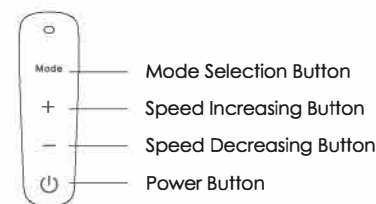

Product Diagram

- 03 -

Controller Diagram

Product Operation Guide

Operation Preparation

1. Select the proper massage node.
2. Connect the charger correctly and plug it into the power supply.

Instructions for Use