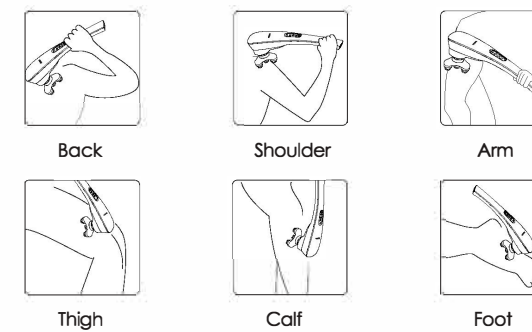

Massage Areas

Information on the disposal of Waste Electrical & Electronic Equipment (WEEE) This symbol on the products and accompanying documents means that used electrical and electronic products should not be mixed with general household waste. For proper disposal for treatment, recovery and recycling, please take these products to designated collection points where they will be accepted on a free of charge basis. In some countries you may be able to return your products to your local retailer upon the purchase of a new product. Disposing of this product correctly will help you save valuable resources and prevent any possible effects on human health and the environment, which could otherwise arise from inappropriate waste handling. Please contact your local authority for further details of your nearest collection point for WEEE.

*Please note: Naipo can only provide after sale service for products purchased directly from Naipo.
If you have purchased from a different seller, please contact them directly for service or warranty issues.

- 05 -

Aukey International Limited
Email : Wholesale@naipocare.com
No.102, Building P09, Huanan Town, Pinghu, Longgang District, Shenzhen, 518000 China

Made in China